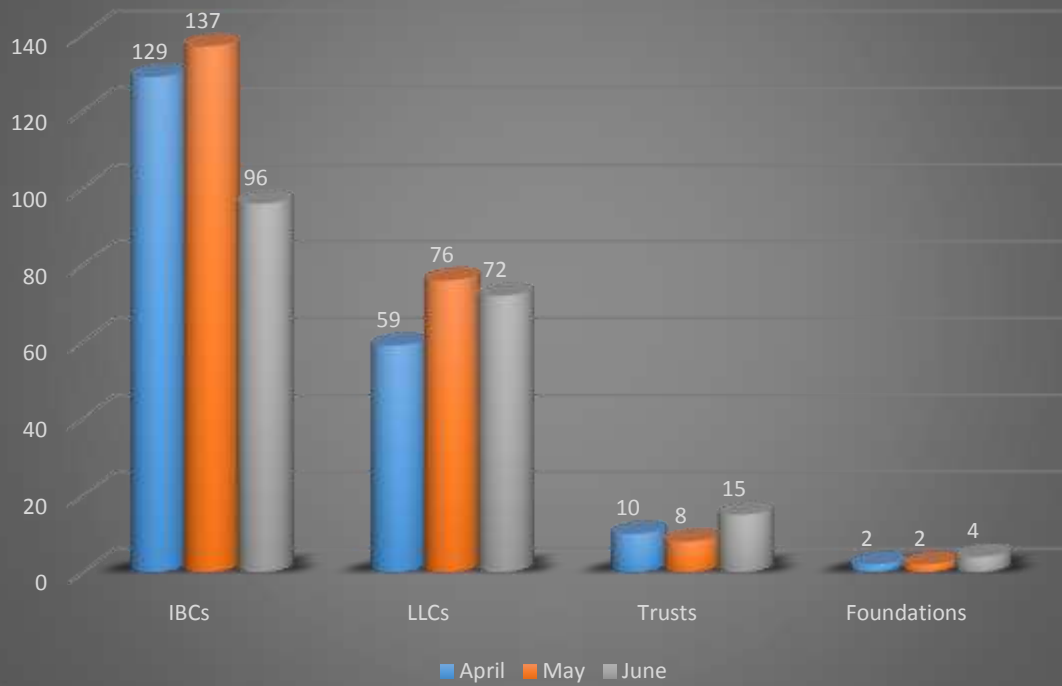

FINANCIAL SERVICES REGULATORY COMMISSION (FSRC) NEVIS BRANCH

Statistical Bulletin

The graphs below provide important statistics on the monthly incorporation and registration activities of the Financial Services Registry.

2014 2nd Quarter Monthly Registrations

Monthly Registrations by Type