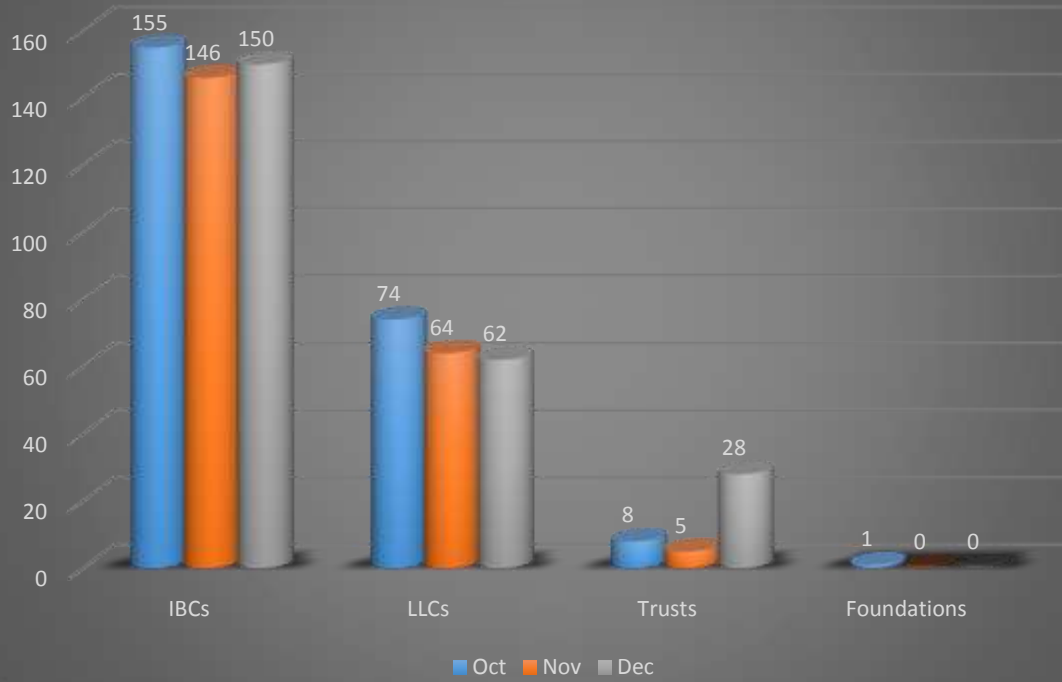

FINANCIAL SERVICES REGULATORY COMMISSION (FSRC) NEVIS BRANCH

Statistical Bulletin

The graphs below provide important statistics on the monthly incorporation and registration activities of the Financial Services Registry.

2014 4th Quarter Monthly Registrations

Monthly Registrations by Type