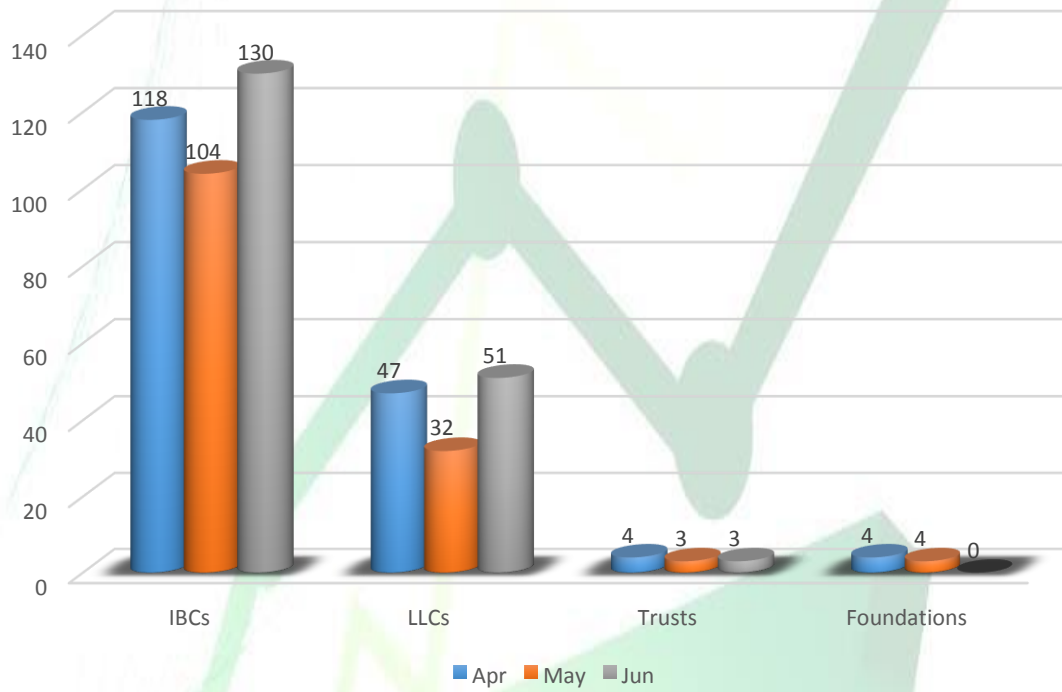

FINANCIAL SERVICES REGULATORY COMMISSION (FSRC)
NEVIS BRANCH

Statistical Bulletin

The graphs below provide important statistics on the monthly incorporation and registration activities of the Financial Services Registry.

2015 2nd Quarter Monthly Registrations

Monthly Registrations by Type