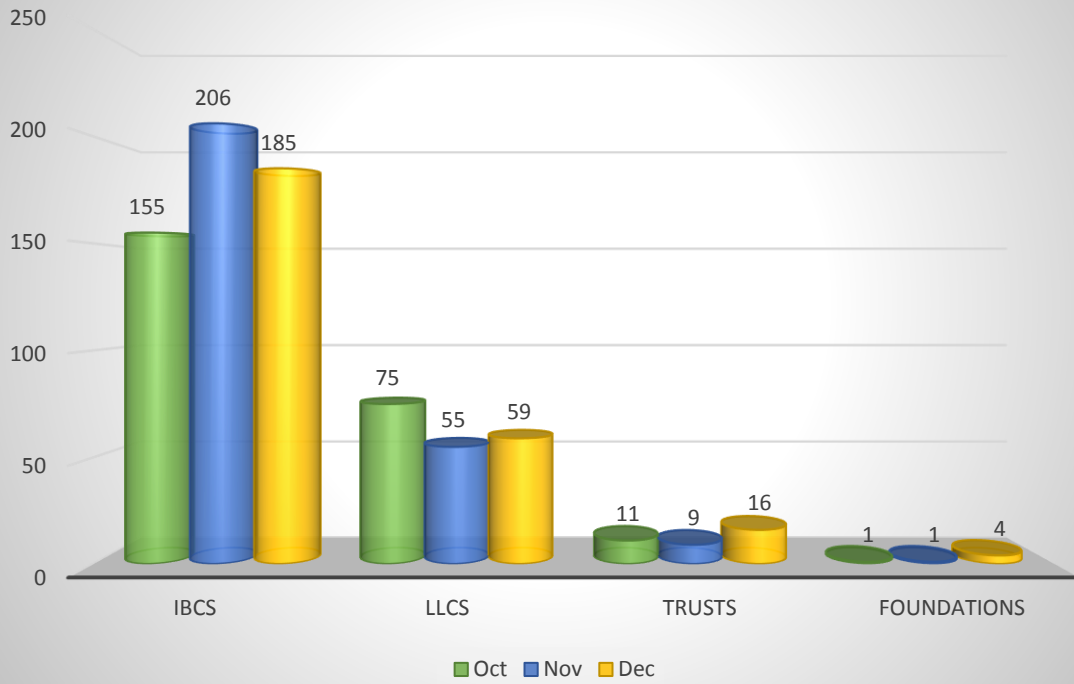

FINANCIAL SERVICES REGULATORY COMMISSION (FSRC) NEVIS BRANCH

Statistical Bulletin

The graphs below provide important statistics on the monthly incorporation and registration activities of the Financial Services Registry.

2016 4th Quarter Monthly Registrations

Monthly Registrations by Type