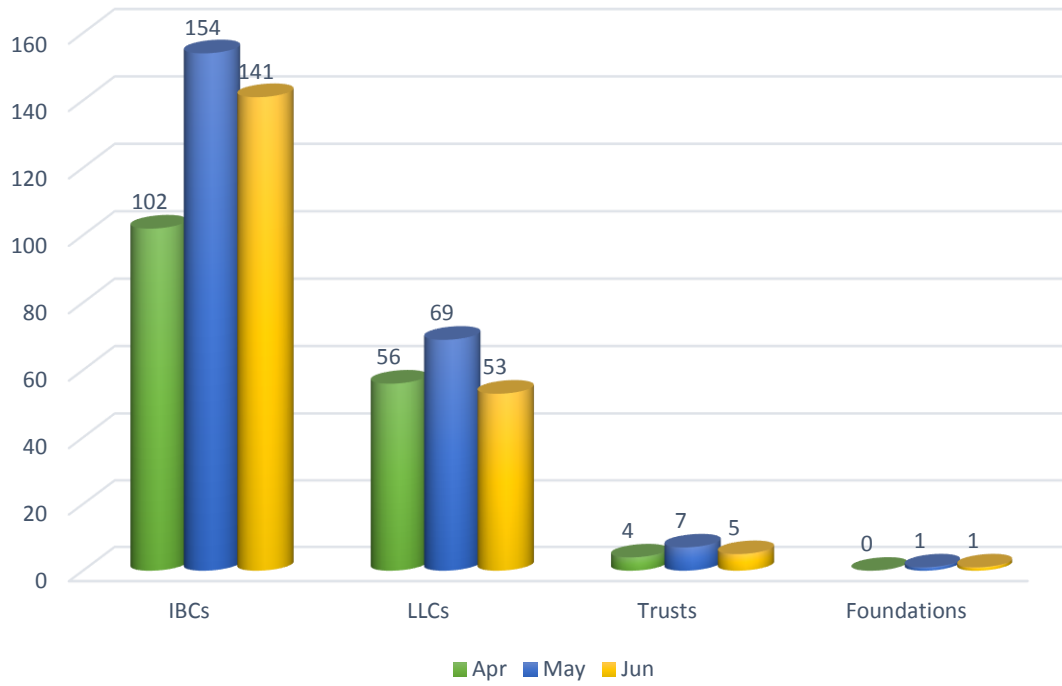

FINANCIAL SERVICES REGULATORY COMMISSION (FSRC) NEVIS BRANCH

Statistical Bulletin

The graphs below provide important statistics on the monthly incorporation and registration activities of the Financial Services Registry.

2017 2nd Quarter Monthly Registrations

Monthly Registrations by Type