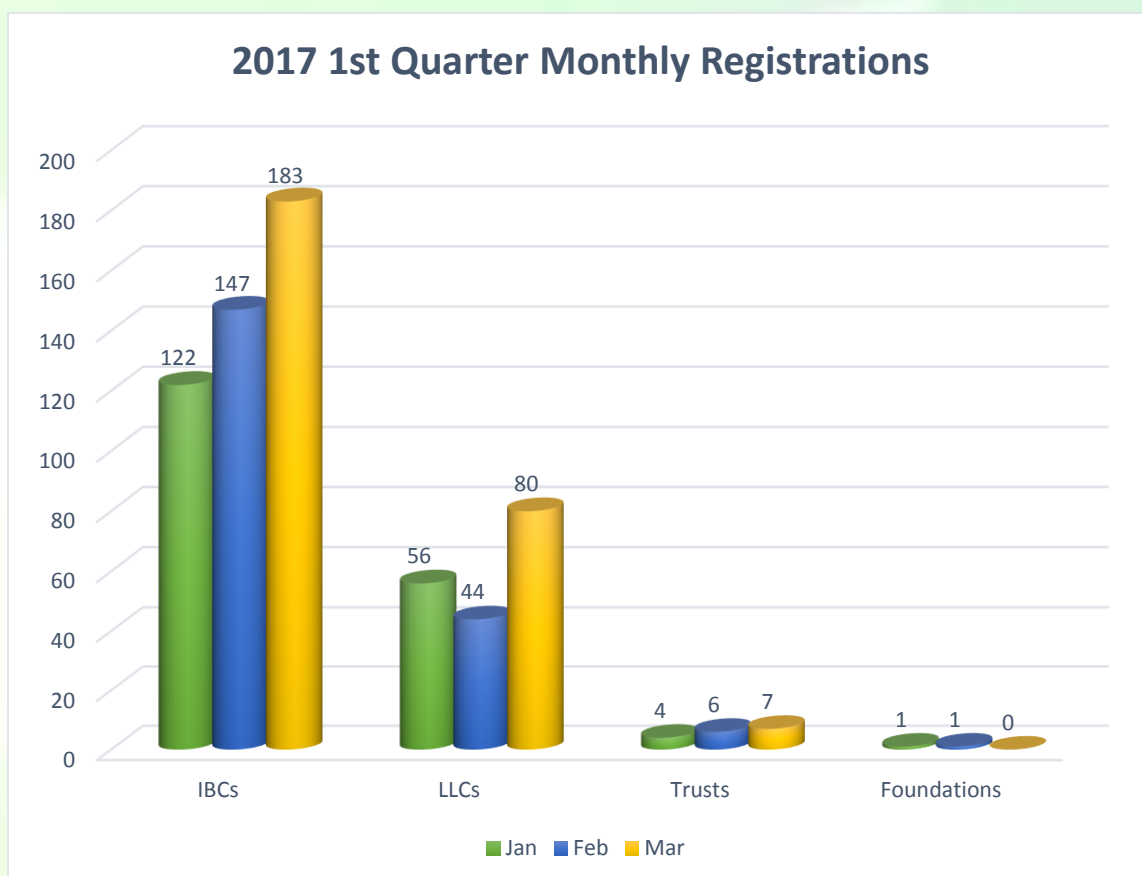

FINANCIAL SERVICES REGULATORY COMMISSION (FSRC) NEVIS BRANCH

Statistical Bulletin

The graphs below provide important statistics on the monthly incorporation and registration activities of the Financial Services Registry.