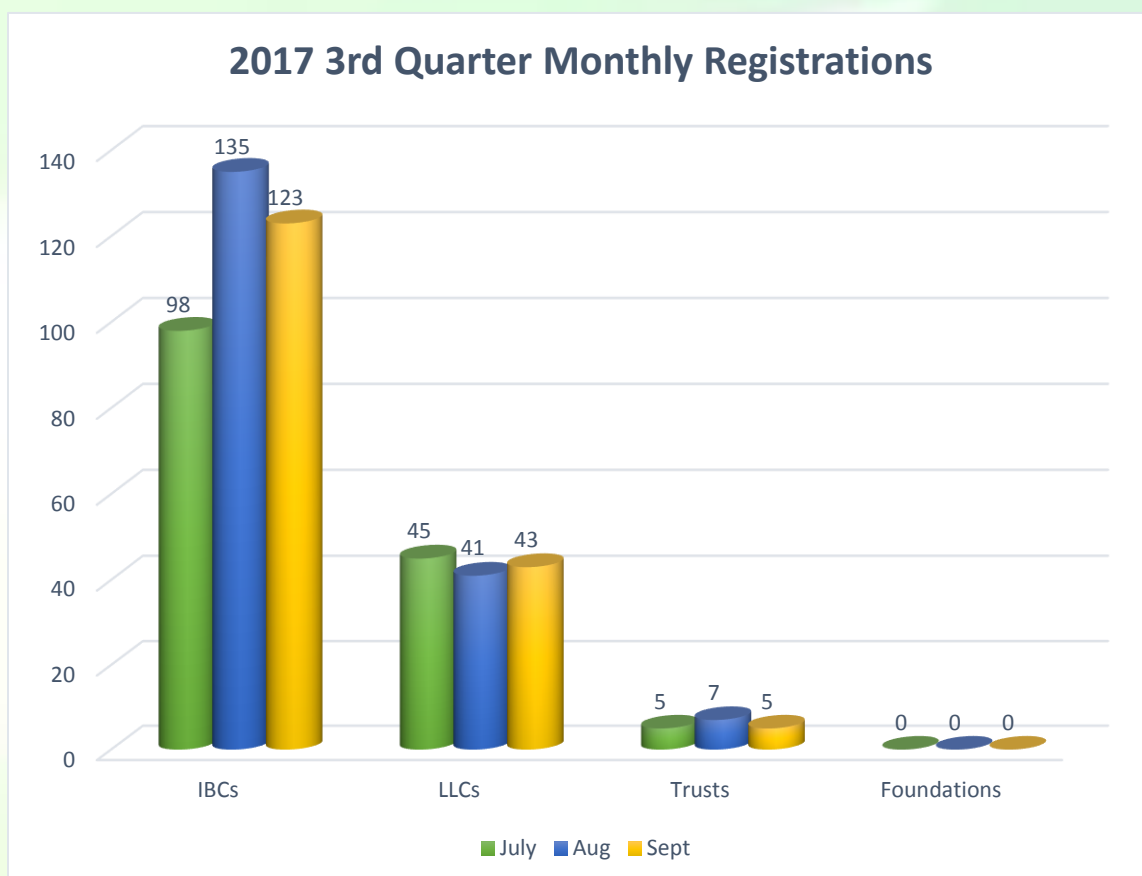

FINANCIAL SERVICES REGULATORY COMMISSION (FSRC) NEVIS BRANCH

Statistical Bulletin

The graphs below provide important statistics on the monthly incorporation and registration activities of the Financial Services Registry.